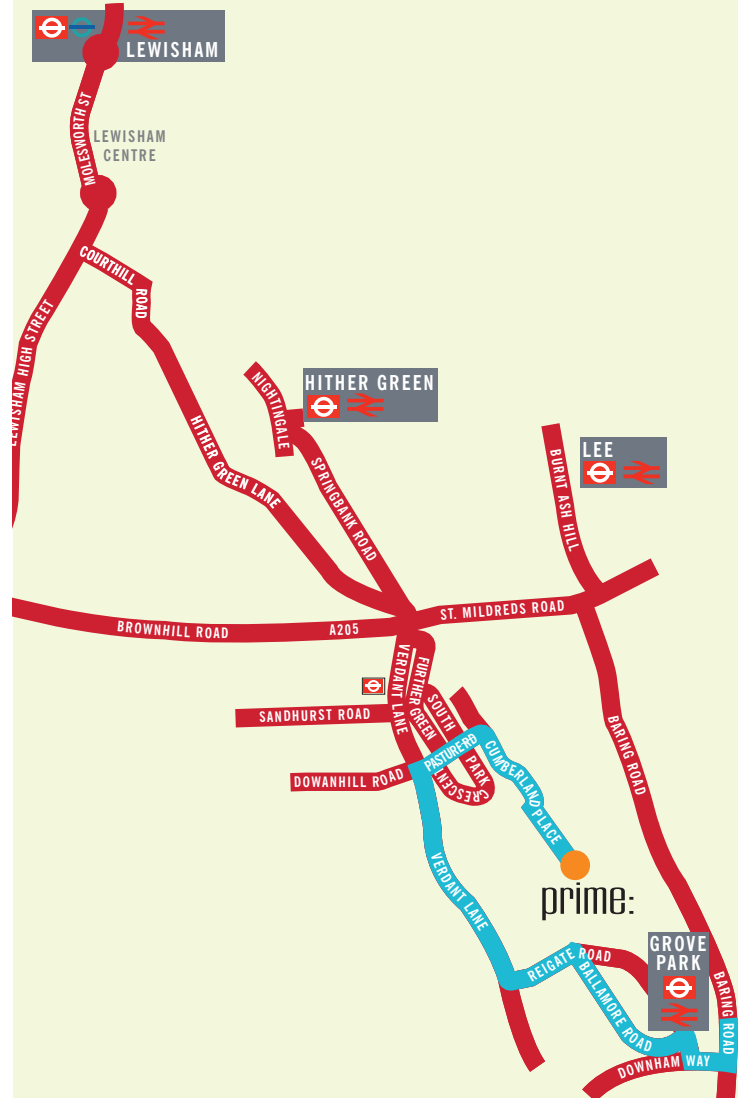

:by rail

Aproximate rail journey times:

- Hither Green to Lewisham 4 minutes*
- Hither Green to Charing Cross 20 minutes*

- Hither Green to London Bridge 13 minutes*
- Hither Green to Victoria 37 minutes*

:by road

*Source: Transport for London

▲ Cumberland Place to Lewisham Rail station
3.2 miles

▲ Cumberland Place to Hither Green Rail station
1.34 miles

Source: MultiMap

www.higginshomes.co.uk

:by road

▲ Cumberland Place to Lee Rail station
1.26 miles

▲ Cumberland Place to Grove Park Rail station
1.79 miles

Source: MultiMap

:by bus

Approximate bus journey times:

- 160 Bus - Sidcup Station to Verdant Lane (alight at Sandhurst Rd) 39 minutes*
- 284 Bus - Lewisham Station to Verdant Lane (alight at Sandhurst Rd) 16 minutes*
- 284 Bus - Grove Park Station to Verdant Lane (alight at Sandhurst Rd) 6 minutes*