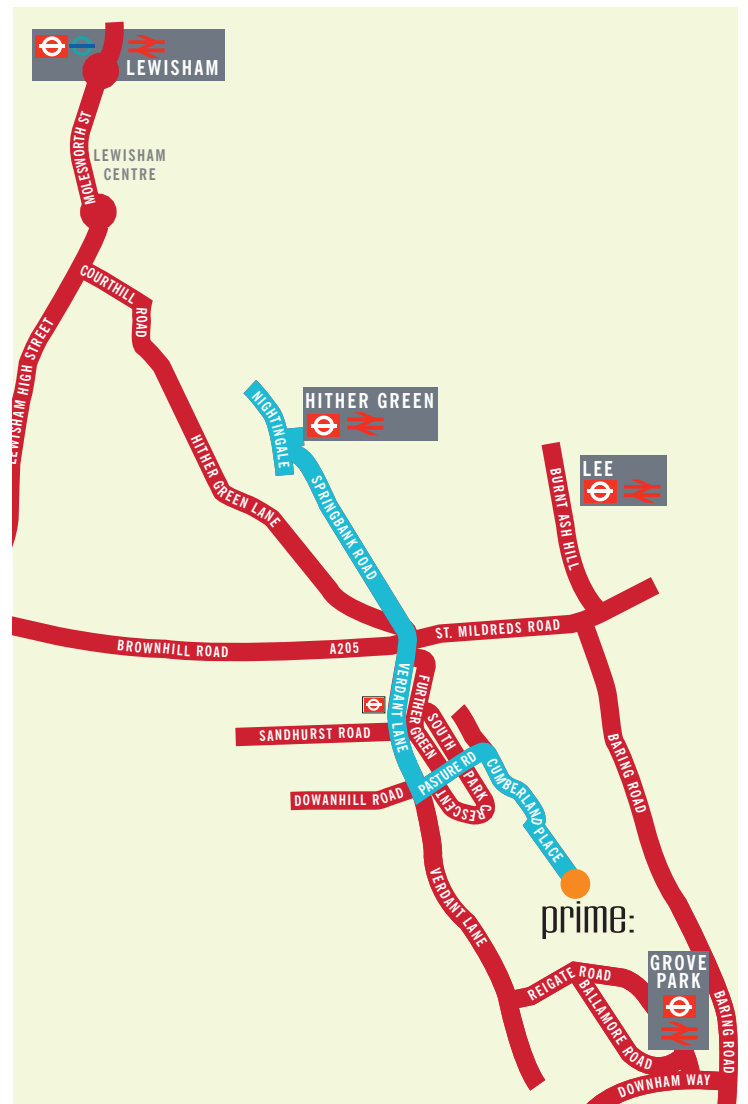

:by rail

Aproximate rail journey times:

- Hither Green to Lewisham 4 minutes*
- Hither Green to Charing Cross 20 minutes*

- Hither Green to London Bridge 13 minutes*
- Hither Green to Victoria 37 minutes*

:by road

*Source: Transport for London

▲ Cumberland Place to Lewisham Rail station
3.2 miles

▲ Cumberland Place to Hither Green Rail station
1.34 miles

Source: MultiMap

www.higginshomes.co.uk

:by road

▲ Cumberland Place to Lee Rail station
1.26 miles

▲ Cumberland Place to Grove Park Rail station
1.79 miles

Source: MultiMap

:by bus

Approximate bus journey times:

- 160 Bus - Sidcup Station to Verdant Lane (alight at Sandhurst Rd) 39 minutes*
- 284 Bus - Lewisham Station to Verdant Lane (alight at Sandhurst Rd) 16 minutes*
- 284 Bus - Grove Park Station to Verdant Lane (alight at Sandhurst Rd) 6 minutes*

Source: *London bus routes.net *Metro bus .co.uk

www.higginshomes.co.uk